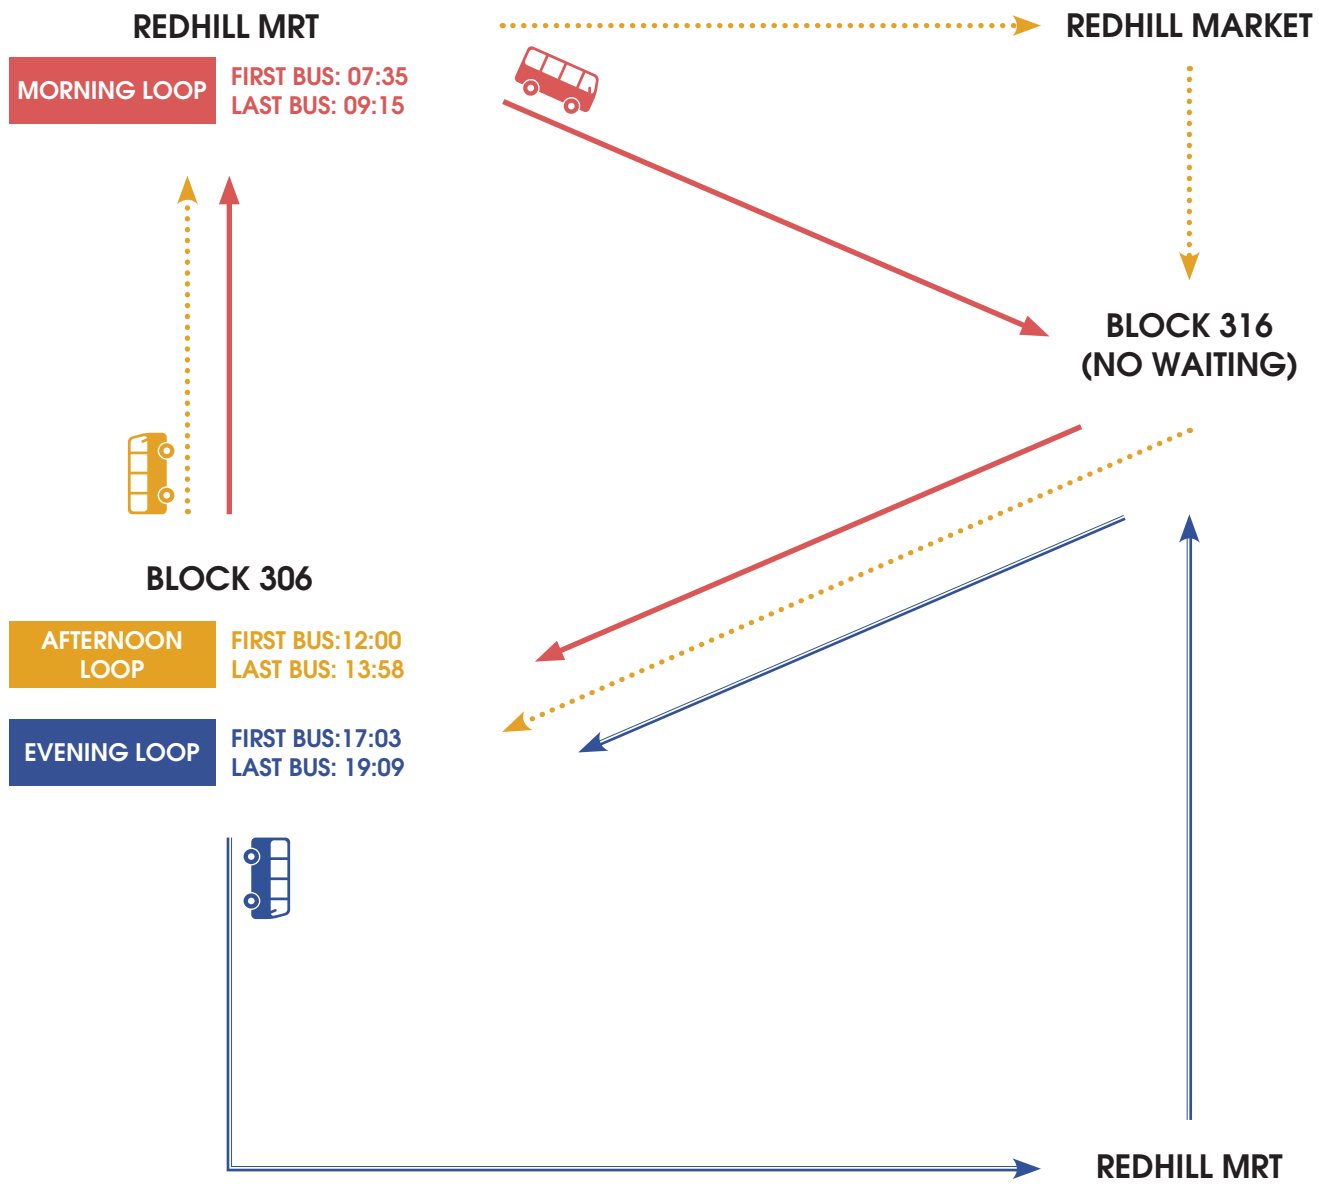

## Monday to Friday (Except Public Holidays)

MORNING

Redhill MRT Bus Stop	Phoenix Park Out (Block 306)
07:35	07:48
07:55	08:08
08:15	08:28
08:35	08:48
08:55	09:08
09:15	

Driver's Break

NOON

	12:00*
12:10	12:18
12:25	12:38
12:45	12:58
13:05	13:18
13:25	13:38
13:45	13:58

Driver's Break

EVENING

	17:03*
17:13	17:24
17:30	17:45
17:50	18:06
18:15	18:27
18:35	18:48
18:55	19:09

\*Peak hours

1. Due to traffic & weather condition, these may be slight deviation from the stated timing above.
2. Please be present at the designated stops 3-5 minutes before the scheduled time.
3. This is a complimentary service by the management of Phoenix Park.